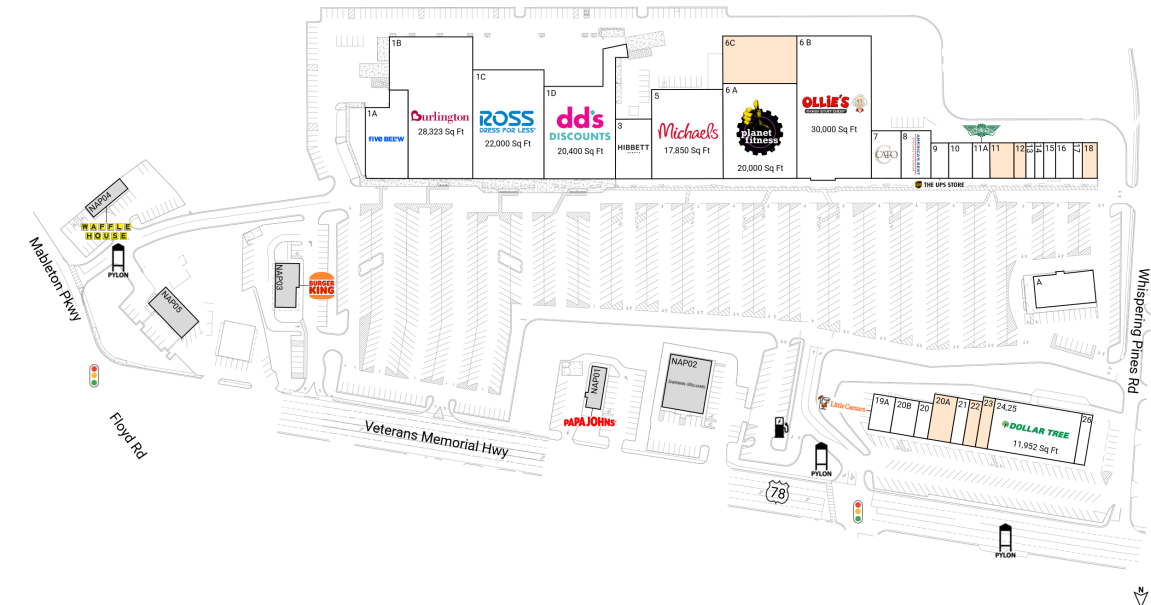

The Village at Mableton

5590 Mableton Parkway SW | Mableton, GA 30126

Cobb County Atlanta-Sandy Springs-Roswell, GA 221,201 Sq Ft

33.8177, -84.5793

Available Spaces

6C	10,000 Sq Ft		20A	2,998 Sq Ft	360°
11	2,500 Sq Ft	360°	22	1,200 Sq Ft	360°
12	1,200 Sq Ft	360°	23	1,720 Sq Ft	360°
18	1,500 Sq Ft	360°			

Current Tenants

Space size listed in square feet

1A	Five Below	9,602	16	Cobb Medical Institute	1,800
1B	Burlington	28,323	17	Ally Hair & Beauty Salon	900
1C	Ross Dress for Less	22,000	19A	Little Caesars	2,400
1D	dd's DISCOUNTS	20,400	20	Kissed Hair	1,418
3	Hibbett Sports	6,000		Kollections LLC	
5	Michaels	17,850	20B	Perfect Polish Nail Lounge	2,100
6 A	Planet Fitness	20,000	21	Sonturk Insurance Agency	1,540
6 B	Ollie's Bargain Outlet	30,000	24,25	Dollar Tree	11,952
7	Cato Fashions	4,000	26	Edible Endeavors	1,510
8	America's Best Contacts & Eyeglasses	4,000	A	Sky Restaurant Bar & Grill	5,388
9	The UPS Store	1,800	NAP01	Papa John's	0
10	La Michoacana Iconic Ice Cream	2,400	NAP02	Sherwin-Williams	0
11A	Wingstop	1,700	NAP03	Burger King	0
13	Paradise Smoothie Juice Bar	900	NAP04	Waffle House	0
14	Nail Star	900	NAP05	NAP	0
15	Education through Dance	1,200			

This site plan is for illustrative and information purposes only, showing the general layout of the shopping center; and is not a legal survey. Brixmor makes no representation or warranty that the shopping center is exactly as depicted as site conditions and tenant mix are subject to change over time. 4082